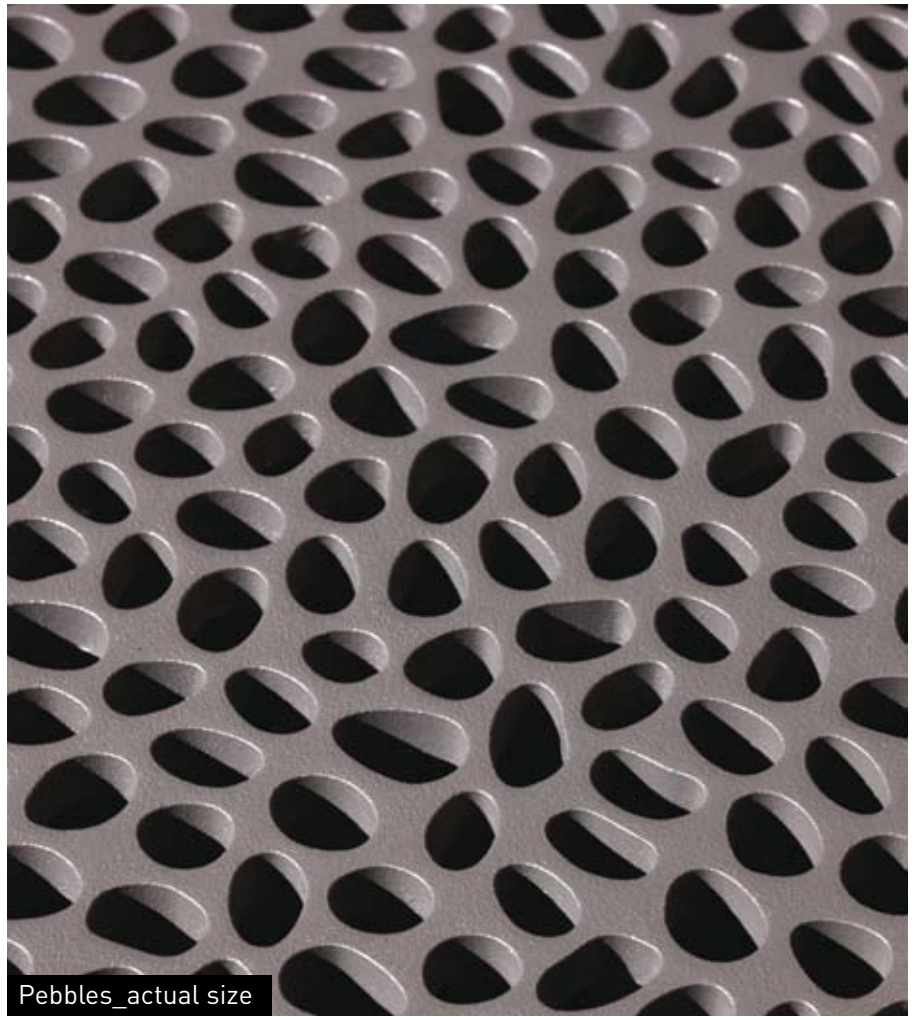

**NEW**

**jaga**

**PEBBLES GRILLE**  
for under floor applications

*Energy*  
**SAVERS**  
**LOW-H<sub>2</sub>O**  
€ 2009 Ex

## PEBBLES

Pebbles is a new addition to the extensive Jaga range. It is an superbly crafted cast aluminium grille, a masterpiece of traditional metalwork. Pebbles has the strong appearance of a traditional heavy cast iron grille with all the advantages of light aluminium. The irregularly spaced and different shaped holes give the grille the appearance of a scattering of pebbles.

## VERSION

Rigid grille in cast aluminium.  
With rubber caps to reduce impact noise.  
Free air flow: 66%.

Pebbles is made up of 'tiles' (1 cm thick x 50 cm long) with the end tile at least 20 cm long.