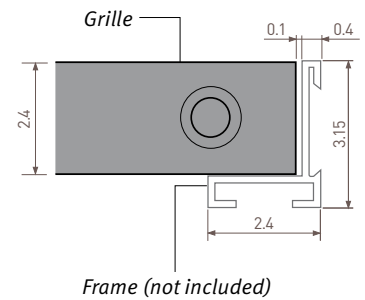

ACCORDION

DESCRIPTION

Rollable natural colour anodised aluminium grille with delicately curved and concertina effect fins, with transparent spacers.

Free air flow: 55%.

Length up to 1.7 m in one piece. Longer grilles are delivered in sections.